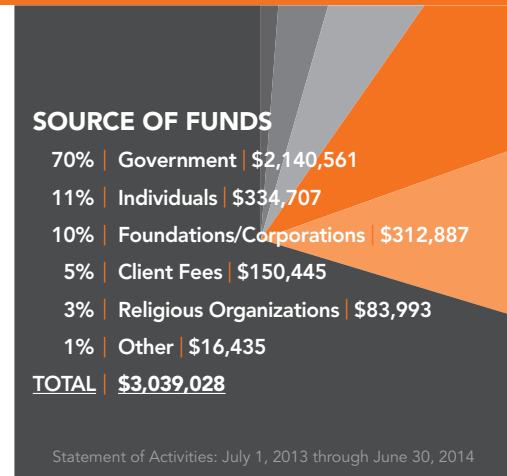

ENGAGED  
 MORE THAN  
**400 VOLUNTEERS**  
 TO ASSIST REFUGEES  
 IN CHICAGO

HELPED  
**322**  
 CHILDREN EXCEL  
 AND GROW  
 BY PROVIDING  
 ACADEMIC  
 SUPPORT,  
 SCHOOL  
 ADVOCACY, AND  
 YEAR-ROUND  
 ENRICHMENT  
 ACTIVITIES

PROVIDED MENTAL  
 HEALTH CARE TO  
**132**  
 REFUGEES WHO  
 HAVE SURVIVED  
 HORRIFIC VIOLENCE

THANKS TO SUPPORT FROM DONORS LIKE YOU, IN FY2014 REFUGEEONE...

PROUDLY HELPED  
**541 PEOPLE**  
 BECOME LEGAL  
 PERMANENT  
 RESIDENTS AND  
 AMERICAN CITIZENS

ASSISTED PEOPLE FROM FORTY-THREE COUNTRIES

WE WARMLY THANK OUR TOP DONORS AND PARTNERS FROM JULY 1, 2013 TO JUNE 30, 2014.