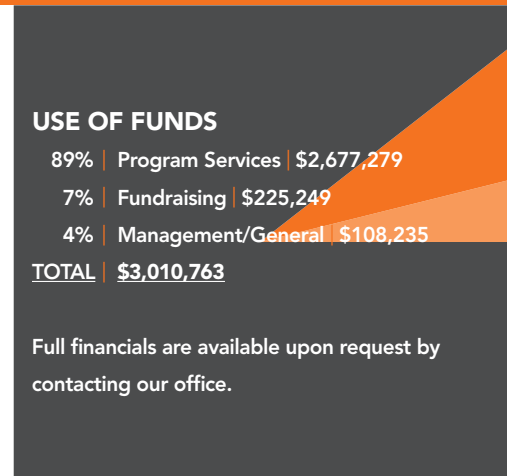

WELCOMED

447
NEW ARRIVALS AT
O'HARE

Taught English to
280
refugees, giving them
the most important
skill to become part
of American society.

SECURED **198**
JOBS FOR
REFUGEES
AT COMPANIES
LIKE ELI'S
CHEESECAKE,
LETTUCE
ENTERTAIN YOU,
HILTON HOTELS,
AND
STEPPENWOLF

ENGAGED
MORE THAN
400 VOLUNTEERS
TO ASSIST REFUGEES
IN CHICAGO

HELPED
322
CHILDREN EXCEL
AND GROW
BY PROVIDING
ACADEMIC
SUPPORT,
SCHOOL
ADVOCACY, AND
YEAR-ROUND
ENRICHMENT
ACTIVITIES

PROVIDED MENTAL
HEALTH CARE TO
132
REFUGEES WHO
HAVE SURVIVED
HORRIFIC VIOLENCE

THANKS TO SUPPORT FROM DONORS LIKE YOU, IN FY2014 REFUGEEONE...

PROUDLY HELPED
541 PEOPLE
BECOME LEGAL
PERMANENT
RESIDENTS AND
AMERICAN CITIZENS

Afghanistan	Eritrea	Russia
Albania	Ethiopia	Rwanda
Bagladesh	Ghana	South Sudan
Belarus	Iran	Somalia
Belize	Iraq	Sri Lanka
Bhutan	Israel	Sudan
Bosnia	Jordan	Syria
Burkina Faso	Kosovo	Togo
Burma	Liberia	Ukraine
Colombia	Moldova	Uzbekistan
Congo	Nepal	Zimbabwe
Costa Rica	Nigeria	
Cote D'Ivoire	Pakistan	
Cuba	Palestine	
Democratic Republic of Congo	Philippines	
	Romania	

ASSISTED PEOPLE FROM FORTY-THREE COUNTRIES